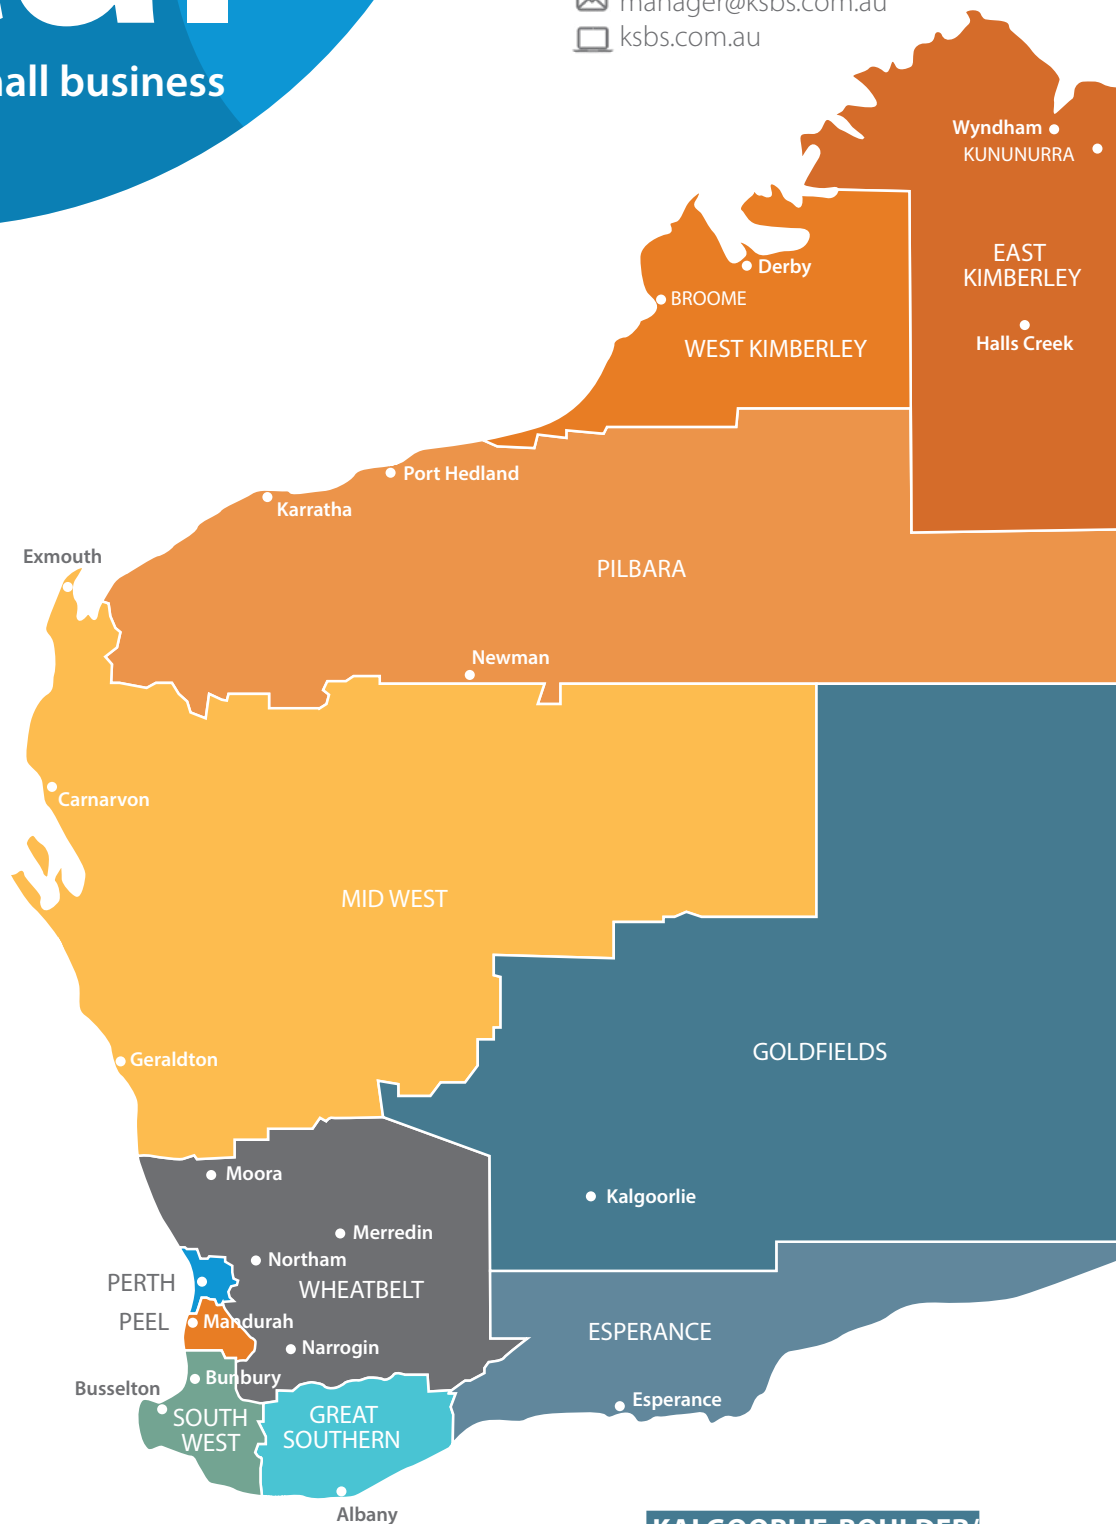

local

support for your small business

WEST KIMBERLEY

EAST KIMBERLEY

Kimberley Small Business Support

☎ 1300 572 766

✉ manager@ksbs.com.au

🌐 ksbs.com.au

PILBARA

MID WEST

WHEATBELT

RSM

☎ 1800 249 562

✉ businesslocal@rsm.com.au

🌐 rsmbusinesslocal.com.au

PEEL

SOUTH WEST

Business Advisory South West and Peel

☎ 1300 275 477

✉ admin@ipsba.com.au

🌐 ipsbusinessadvisory.com.au

GREAT SOUTHERN

Business Great Southern

☎ 9841 8809

✉ admin@businessgs.com.au

🌐 businessgs.com.au

ESPERANCE

Esperance CCI

☎ 9071 5142

✉ blocal@esperancecci.com.au

🌐 esperancecci.com.au

KALGOORLIE-BOULDER/

GOLDFIELDS

Kalgoorlie Boulder CCI

☎ 9021 2466

✉ adviser@kbcci.com.au

🌐 kalgoorliecci.asn.au

Small Business
Development Corporation
Business Local