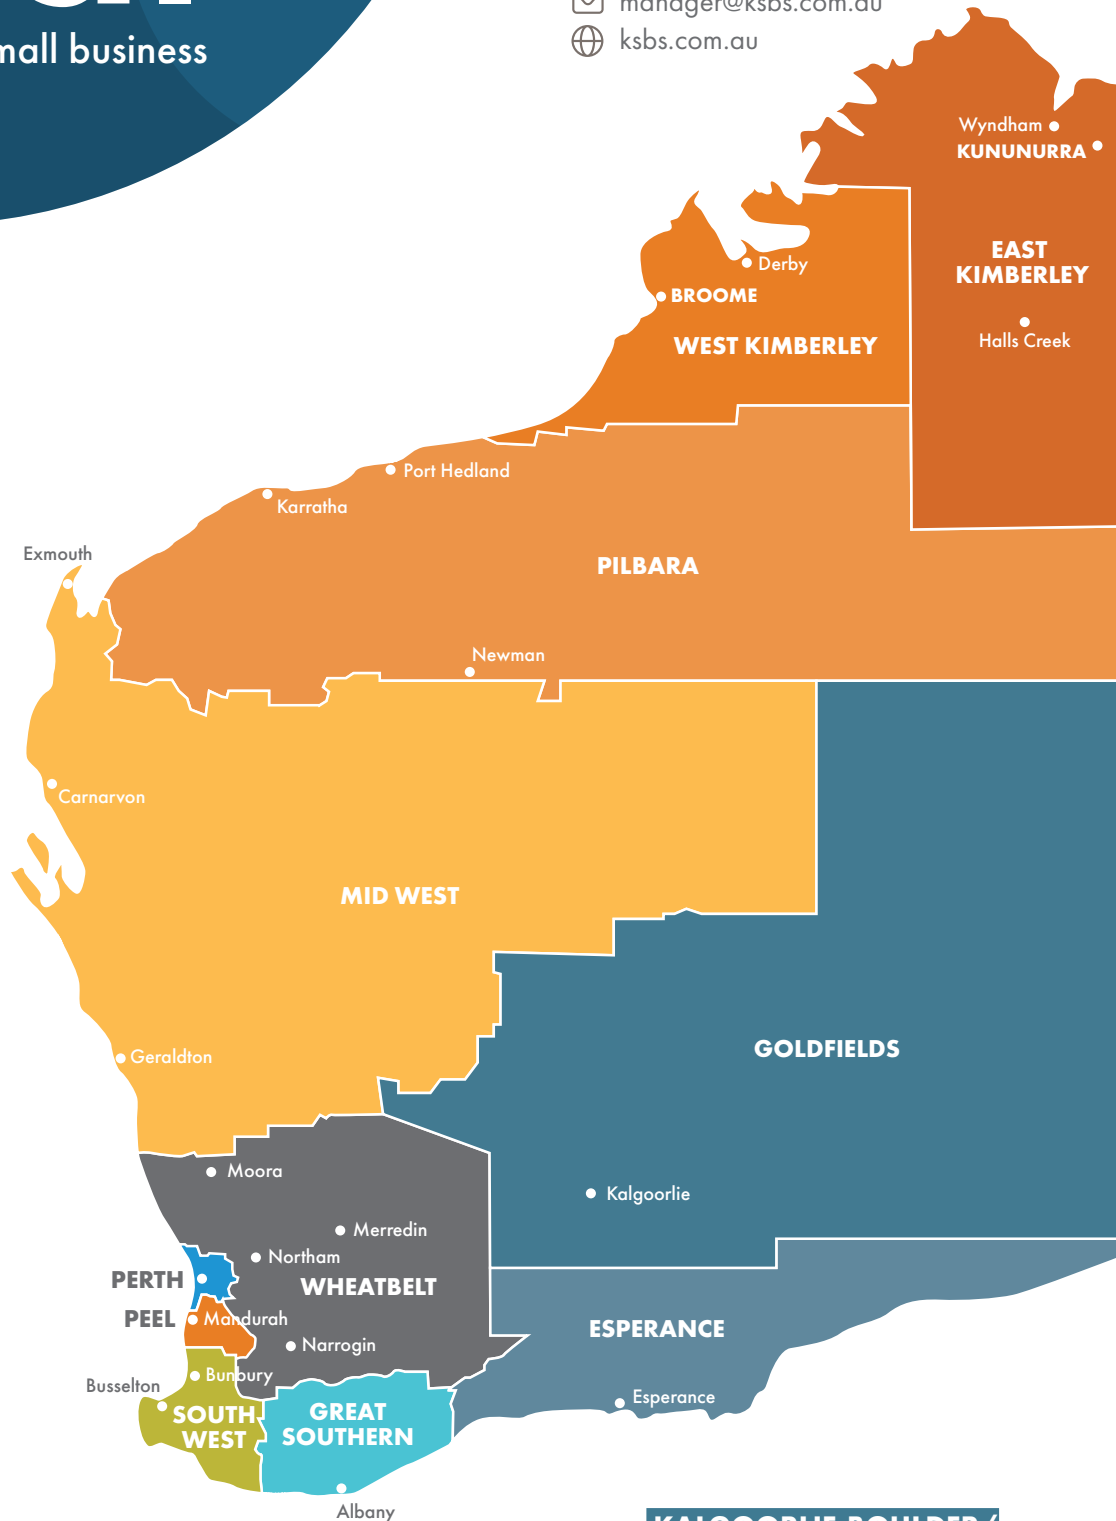

local

support for your small business

WEST KIMBERLEY

EAST KIMBERLEY

Kimberley Small Business Support

- ☎ 1300 572 766
- ✉ manager@ksbs.com.au
- 🌐 ksbs.com.au

PILBARA

MID WEST

WHEATBELT

RSM

- ☎ 1800 249 562
- ✉ businesslocal@rsm.com.au
- 🌐 rsmbusinesslocal.com.au

PEEL

SOUTH WEST

IPS Business Advisory

- ☎ 1300 275 477
- ✉ admin@ipsba.com.au
- 🌐 ipsbusinessadvisory.com.au

GREAT SOUTHERN

Albany Business Centre

- ☎ 9841 8809
- ✉ admin@businessgs.com.au
- 🌐 albanybusinesscentre.com.au

ESPERANCE

Esperance CCI

- ☎ 9071 5142
- ✉ blocc@esperancecci.com.au
- 🌐 esperancecci.com.au

KALGOORLIE-BOULDER/ GOLDFIELDS

GOLDFIELDS

Kalgoorlie Boulder CCI

- ☎ 9021 2466
- ✉ adviser@kbcci.com.au
- 🌐 kalgoorliecci.asn.au

Small Business
Development Corporation
Business Local