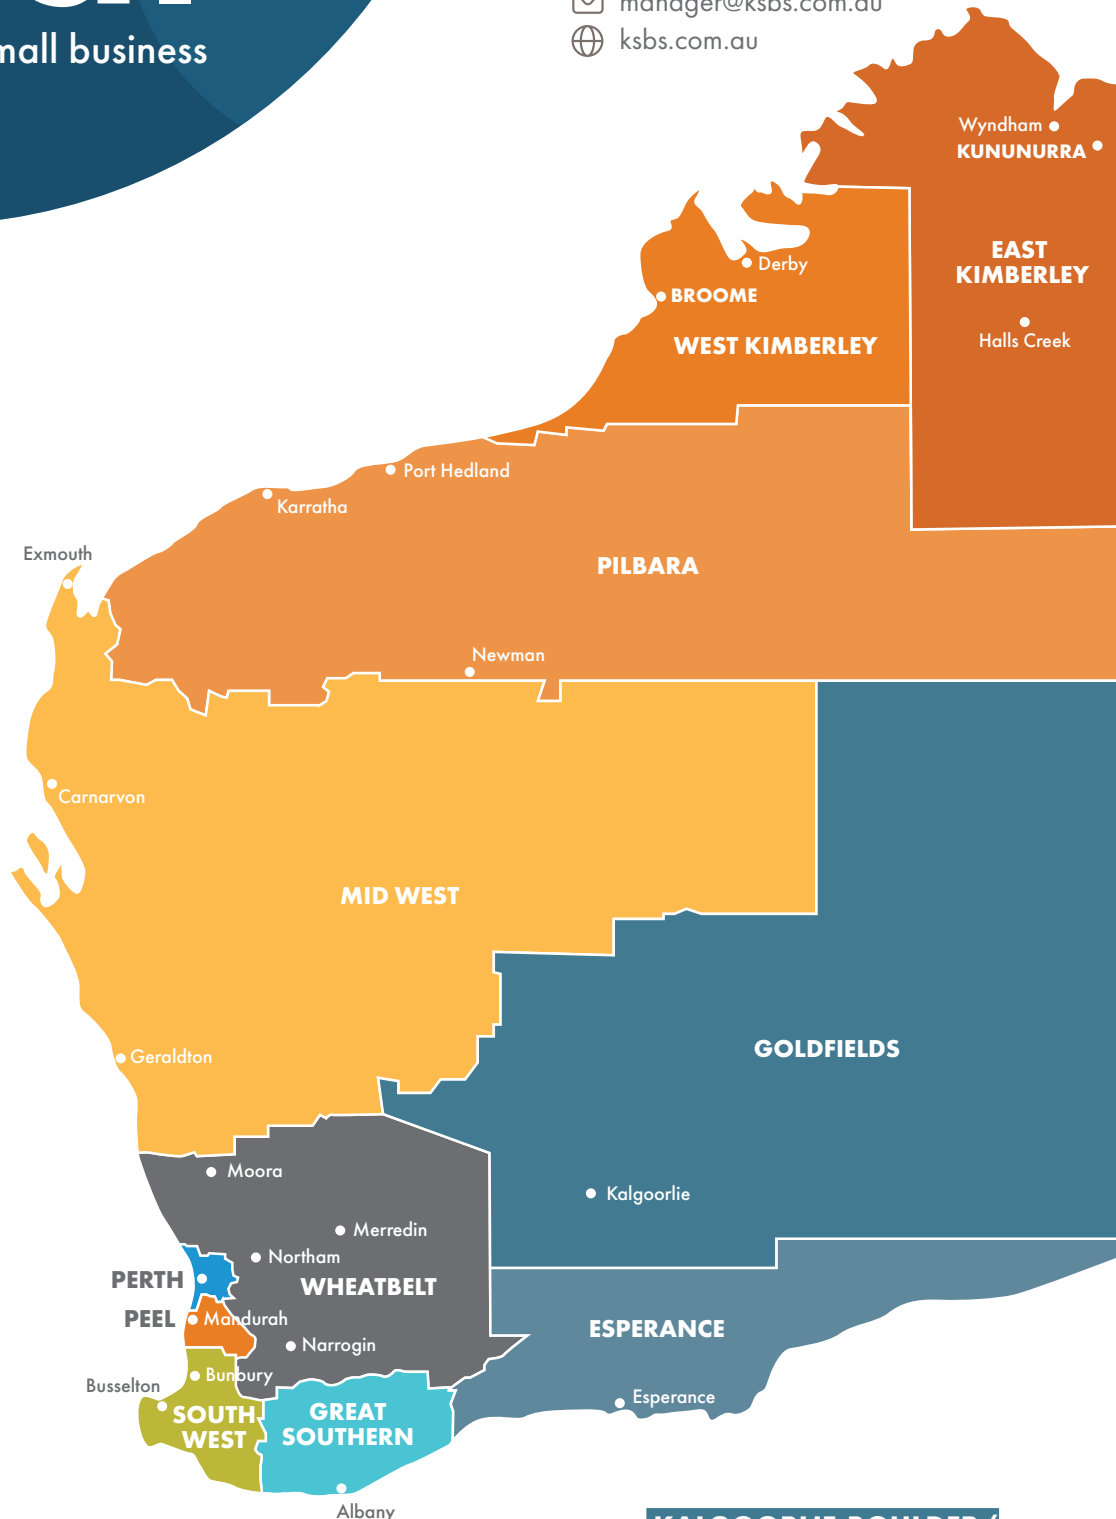

local

support for your small business

WEST KIMBERLEY

EAST KIMBERLEY

Kimberley Small Business Support

- ☎ 1300 572 766
- ✉ manager@ksbs.com.au
- 🌐 ksbs.com.au

PILBARA

MID WEST

WHEATBELT

RSM

- ☎ 1800 249 562
- ✉ businesslocal@rsm.com.au
- 🌐 rsmbusinesslocal.com.au

PEEL

SOUTH WEST

Business Advisory South West and Peel

- ☎ 1300 275 477
- ✉ admin@ipsba.com.au
- 🌐 ipsbusinessadvisory.com.au

GREAT SOUTHERN

Business Great Southern

- ☎ 9841 8477
- ✉ admin@businessgs.com.au
- 🌐 businessgs.com.au

ESPERANCE

Esperance CCI

- ☎ 9071 5142
- ✉ bloccal@esperancecci.com.au
- 🌐 esperancecci.com.au

KALGOORLIE-BOULDER/ GOLDFIELDS

GOLDFIELDS

Kalgoorlie Boulder CCI

- ☎ 9021 2466
- ✉ adviser@kbcci.com.au
- 🌐 kalgoorliecci.asn.au

Small Business
Development Corporation
Business Local